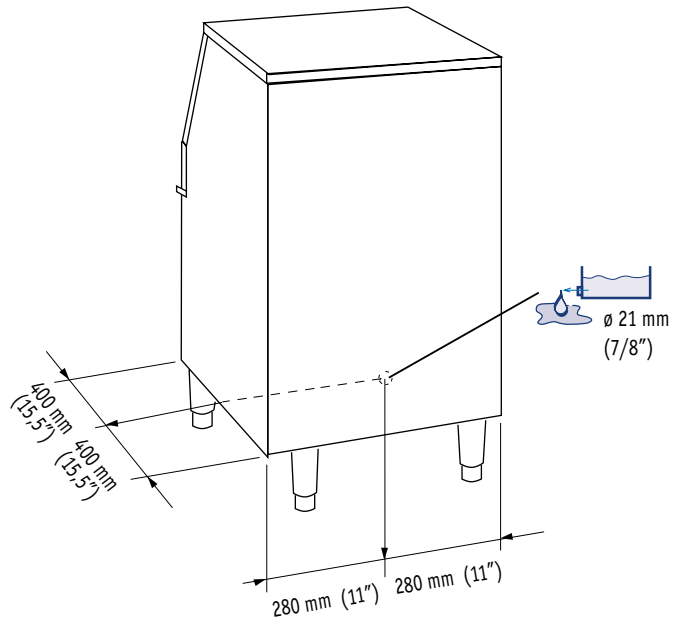

Cabina Almacenadora

Contentitore Ghiaccio

	CUBE ICE (full Dice)			FLAKE ICE		CONTOUR ICE			[HxWxD mm]		[HxWxD inches]		[mm]		[inches]	
	[kg]	(lbs)	**N°	[kg]	(lbs)	[kg]	(lbs)	**N°	W	H	D					
B 190 S	90	198	5900	80	176	100	220	8700	1020	560	800	39	22	31	120	4 3/4"

This product qualifies for the following listings:

B 190

	[kg]	[lbs]	[kg]	[lbs]
B 190 S	46	101	50	110

The smallest of the Scotsman bin line. To be used for special applications in the restaurant and catering, as well in the hospital branch.