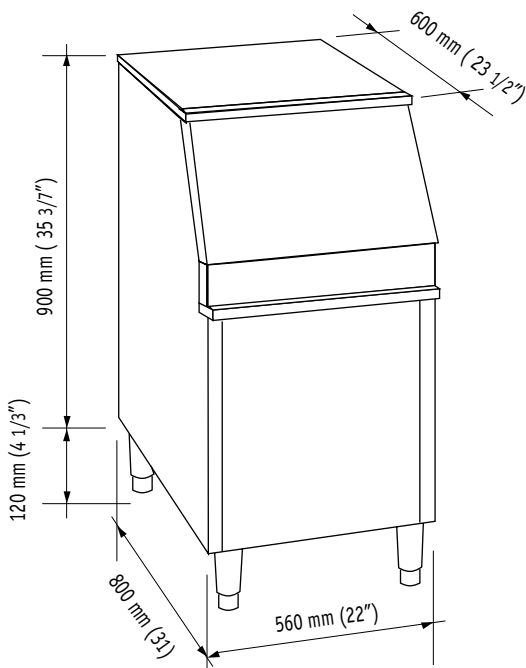

Cabina Almacenadora

Contentitore Ghiaccio

	CUBE ICE (full Dice)			FLAKE ICE		CONTOUR ICE			[HxWxD mm]		[HxWxD inches]		[mm]		[inches]	
	[kg]	(lbs)	**N°	[kg]	(lbs)	[kg]	(lbs)	**N°	W	H	D					
B 190 S	90	198	5900	80	176	100	220	8700	1020	560	800	39	22	31	120	4 3/4"

This product qualifies for the following listings:

B 190

	[kg]	[lbs]	[kg]	[lbs]
B 190 S	46	101	50	110

The smallest of the Scotsman bin line. To be used for special applications in the restaurant and catering, as well in the hospital branch.