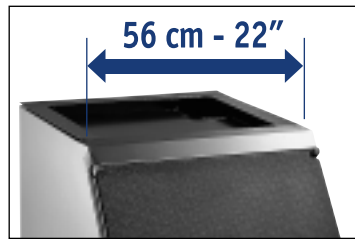

- B 190
- B 350
- B 390
- B 550
- RB 400
- BH 375
- BH 550
- BH 900
- B 1025
- B 120
- B 1350
- B 2250
- B 3200
- B 4600

B 190 with MV 12

B 190 with CM 450 SL

B 190 with MF 30

Ice Storage Bin

Cabine de Stockage

Cabina Almacenadora

Contentitore Ghiaccio

	CUBE ICE (full Dice)			FLAKE ICE		CONTOUR ICE			[HxWxD mm]		[HxWxD inches]		[mm]		[inches]	
	[kg]	(lbs)	**N°	[kg]	(lbs)	[kg]	(lbs)	**N°	W	H	D					
B 190 S	90	198	5900	80	176	100	220	8700	1020	560	800	39	22	31	120	4 3/4"